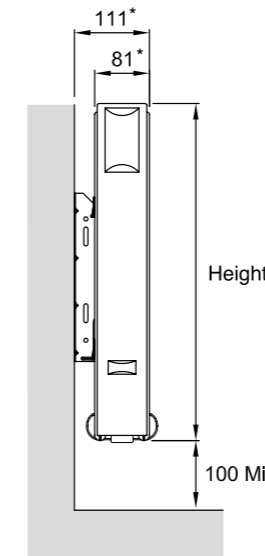

\*Please refer to our website for wiring diagram.

TOUCH4\*

UNIPLGATEWAY

RIOPLUS90ADAP

RIO PLAN PLUS

RIO LINEA PLUS

### Mounting positions, dimensions & wall brackets

\*+3mm for PLAN PLUS and LINEA PLUS models