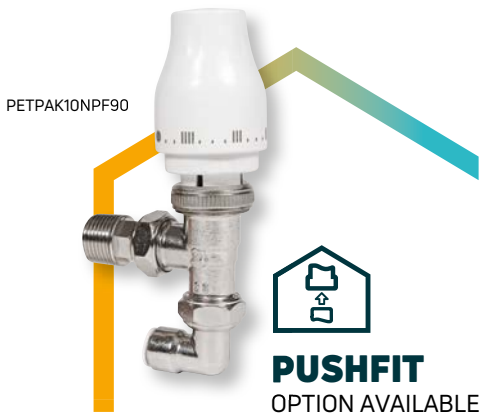

RADIATOR VALVE PACKS

Our radiator valve packs provide a total radiator solution.

RADPACK

PETPAK15ND

Included in each pack is one TRV and one lockshield valve. There are a range of packs available depending on individual requirements, with PETITE, pushfit and decorative options. We also offer a selection of radiator packs with drain off valves.

GUARANTEE
2 year guarantee from date of purchase against manufacturing defects.

OPERATING TEMPERATURE
Maximum 120°C (compression), 92°C (pushfit).

COLOUR
Finished in nickel (PETITE) and chrome (Radpack).

DELIVERY
2 - 5 working days.

CONNECTIONS
Compression.

PUSHFIT
OPTION AVAILABLE

For more general information, please see page 260.

PETITE pushfit packs

Description	Order Code	Minimum Order Qty
PETITE Pushfit 10mm Radpak TRV & EURO LOCKSHIELD in one pack (90° Pushfit Elbow)	PETPAK10NPF90	10
PETITE Pushfit 10mm Radpak TRV & EURO LOCKSHIELD Drain Off in one pack (90° Pushfit Elbow)	PETPAK10NDPF90	10

TRV & lockshield valve packs

PETITE Radpak 10mm PETITE TRV & EURO LOCKSHIELD in one pack	PETPAK10N	10
PETITE Radpak 10mm PETITE TRV & EURO LOCKSHIELD Drain Off in one pack	PETPAK10ND	10
PETITE Radpak 15mm PETITE TRV & EURO LOCKSHIELD in one pack	PETPAK15N	10
PETITE Radpak 15mm PETITE TRV & EURO LOCKSHIELD Drain off in one pack	PETPAK15ND	10
PETITE Radpak Straight 15mm PETITE TRV & EURO LOCKSHIELD in one pack	PETPAK15NS	1
Radpak 10/15mm TRV 2-WAY & MATCHMASTER Lockshield in one pack	RADPACK	1